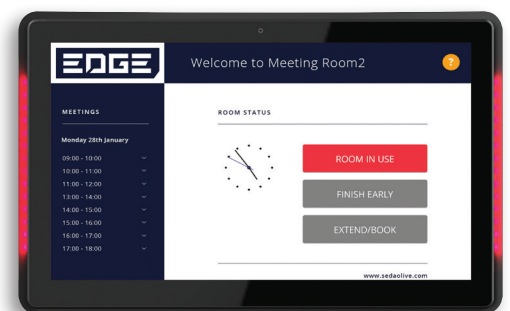

SedaoLive Rooms, versatile enterprise room booking system

- Dedicated enterprise room booking system
- Versatile and adaptable as a digital signage system
- Integrates with SedaoLive CLOUD and Clevertouch for digital signage messaging
- Personalised branding for company or visitor logos
- Uses Microsoft Exchange or Outlook 365 Calendar for desktop to display booking management
- Reduces labour time putting up notices on meeting room doors
- Reduces time locating availability meeting room space
- Instantly schedules and reserves the room
- Displays availability with green light when available, red light when in use
- Customisable default timing to 'check in' to the room before reverting back to available
- Enable rooms to be returned to available from the source if meetings finish early

Specification

DISPLAY PANEL	
Panel	10.1"
Active Area (mm)	216.96(H)x135.6(V)
Aspect Ratio	16:10
Resolution	1280*800
Brightness	300 cd/m2
Contrast Ratio	800:1
Viewing Angle (CR>10)	85/85/85/85
TOUCH	
Touch type	Capacitive touch
Touch Points	10 Points
Touch Accuracy	±1.5mm
Response Time	16ms
SYSTEM	
Operation system	Android 5.1.1
CPU Octa-core cortex	A53 1.5GHz,RockChip,RK3368
GPU	PowerVR G6110 GPU
RAM	2GB
Storage	8GB

PORTS	
Audio and video interface	HDMI
Network Interface	Ethernet
Storage extension	SD
OTHER PARAMETERS	
Product Size(mm)	255x172x29
Package Size (mm)	416x358x243 (5 Pics)
VESA (mm)	75x75
Screen hanging mode	Cross
Weight (kg)	Net 0.89 Gross10.1 (5Pics)
Speaker	2x1.5 W
Management software	GTV
Input voltage	12V/2A
Accessories	Power adapter
Certification	CE/ FCC/ RoHS
LED Light Bar	Built-In LED Lighting
Power	Wifi and/or Ethernet Port