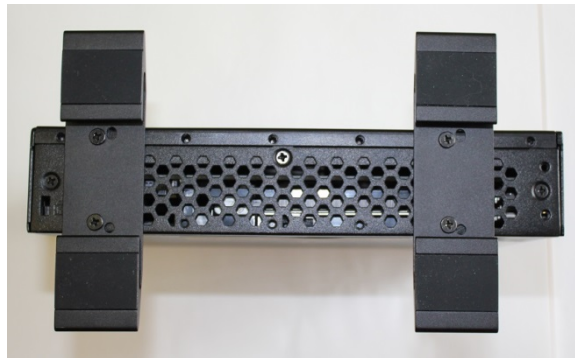

Desk Mounting PRO-V3

If you wish to use the player in a free standing mode, use the provided desk-mount feet. **DO NOT** operate the player placed on its side for long periods; it is designed to be vertically mounted.

Attaching the feet is a simple process, just take the two hard plastic feet and attach to the base of the player using the screws provided.

With the feet installed you can then plug in and securely use the player whilst it rests on any flat surface.